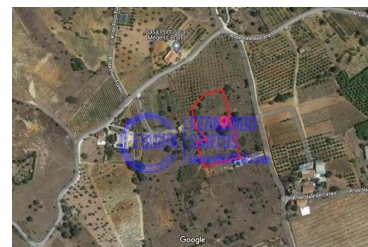

Silves - Land

 **5240**
Land Area (m²)

35 000 €
(EUR €)

Rustic land

Rustic land with 5240m². in the parish of Silves, near the German School.

Do not miss this opportunity and book your visit.

You can visit this property by video call or WhatsApp.

**Rua Rainha Santa, 31/33
AMI 20761**

¹ (Call to national fixed network) | ² (Call to national mobile network)