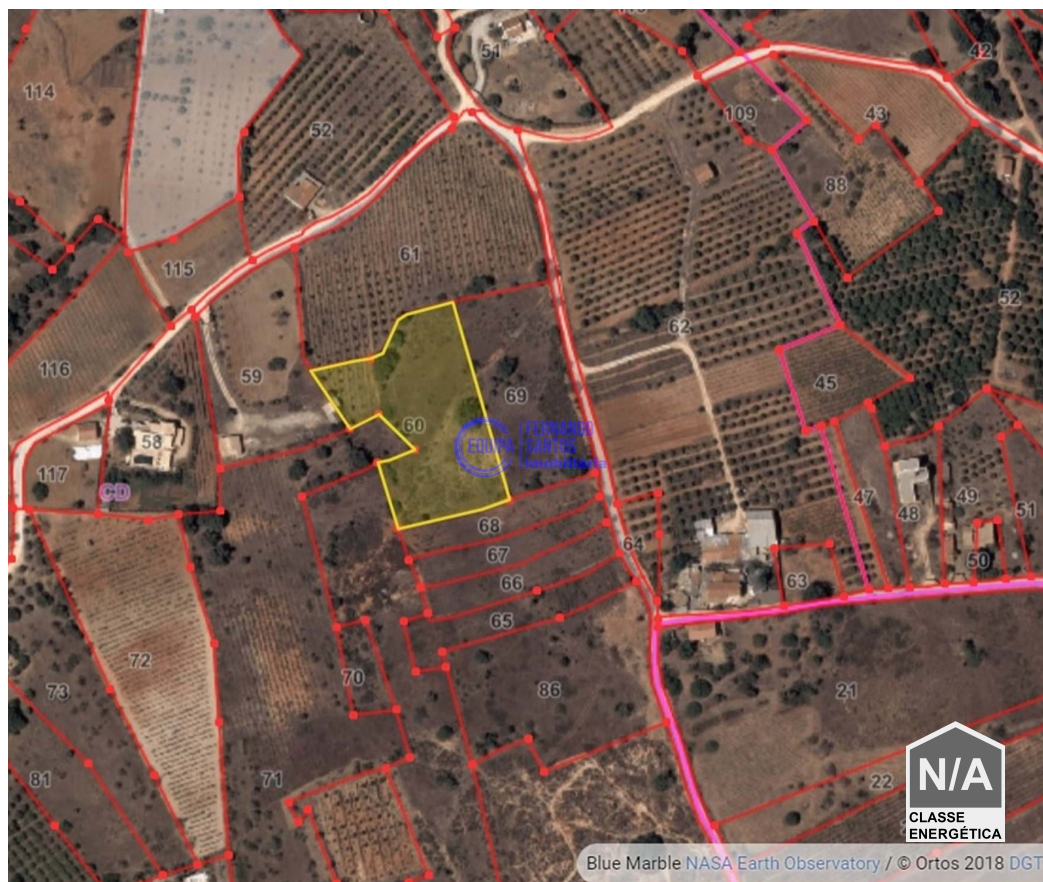

Silves - Land

 **5240**
Land Area (m²)

35 000 €
(EUR €)

Rustic land

Rustic land with 5240m². in the parish of Silves, near the German School.

Do not miss this opportunity and book your visit.

You can visit this property by video call or WhatsApp.