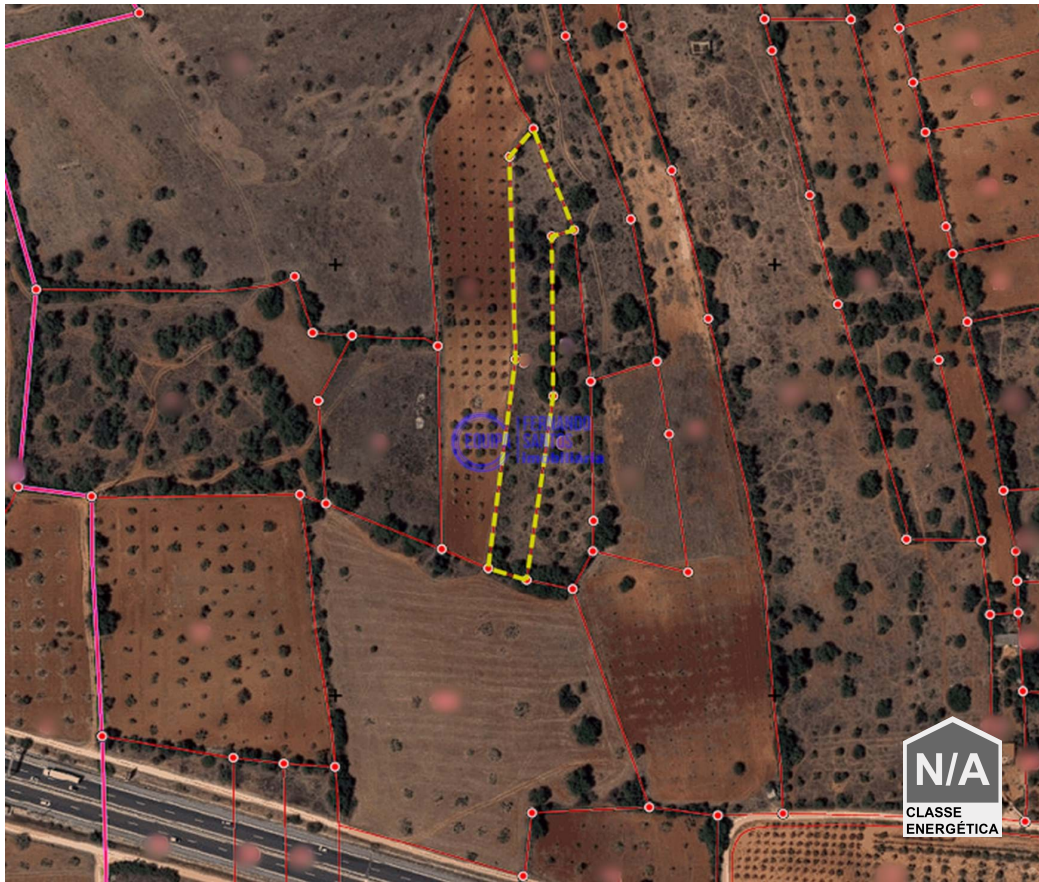

Guia - Land

 **3770**

Land Area (m²)

25 000 €
(EUR €)

Property Features

- Energetic certification: Exempt

Irina Bokhnyak

966880665 ²