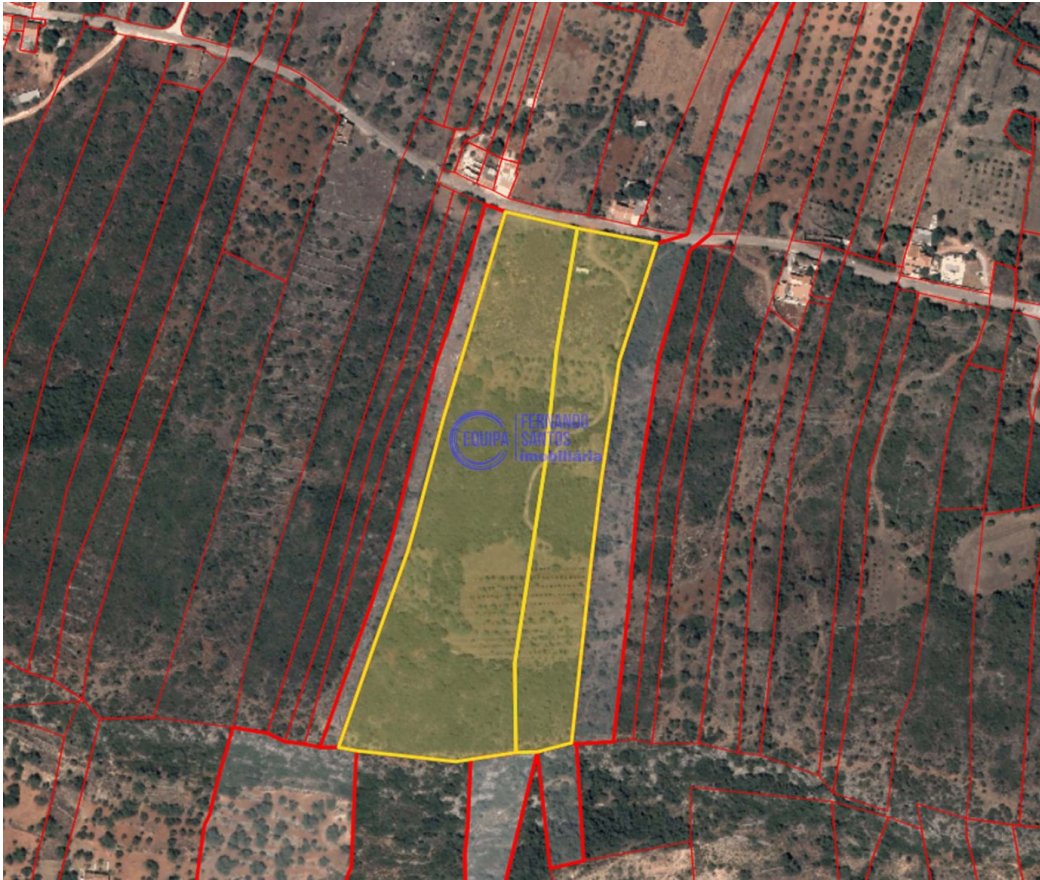

## Alte - Land

 **30200**

Land Area (m<sup>2</sup>)

**190 000 €**

(EUR €)

Rua Rainha Santa, 31/33

AMI 20761

<sup>1</sup> (Call to national fixed network) | <sup>2</sup> (Call to national mobile network)