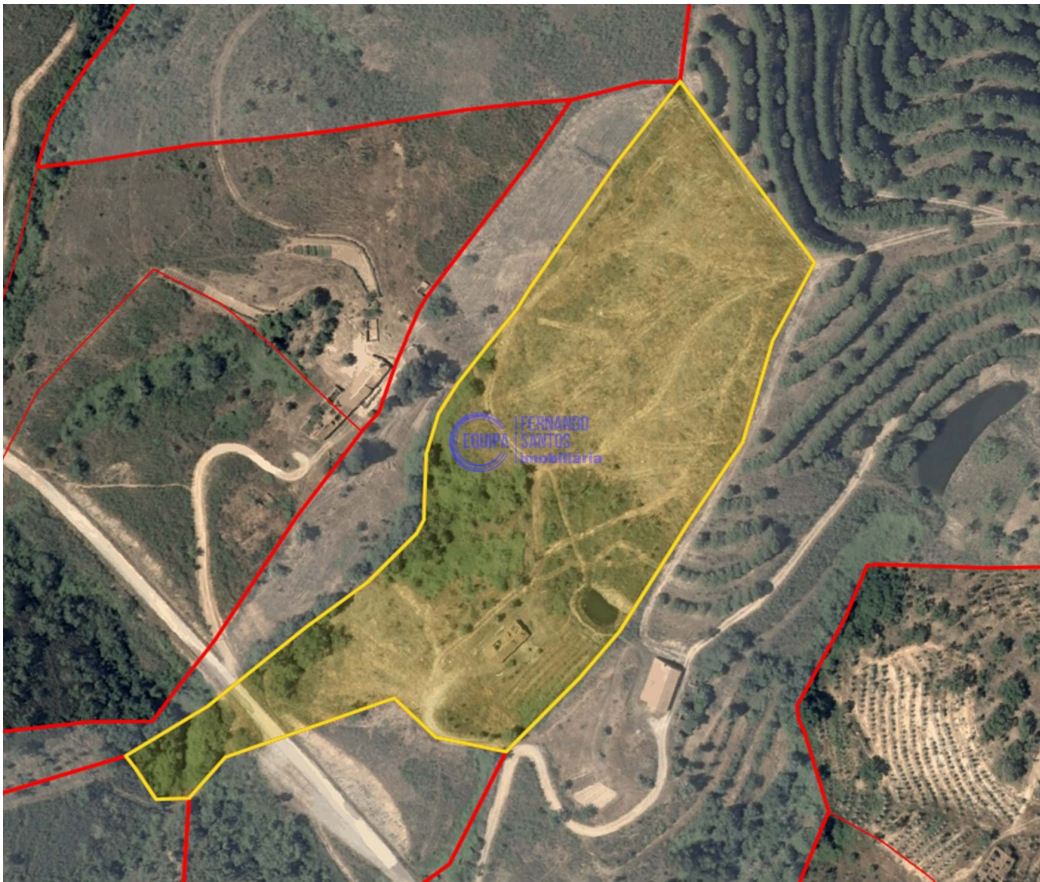

Santana da Serra - Ruin

266

Area (m²)

26125

Land Area (m²)

80 000 €

(EUR €)

Land with ruin located in Santana da Serra, with 2.6ha

Land located in Santana da Serra, with 2 6125 m2 consisting of olive trees and rainfed trees, has a dam near a ruin, which has a covered area of 368 m2. With great potential for rural tourism.

Don't miss this opportunity and book your visit.